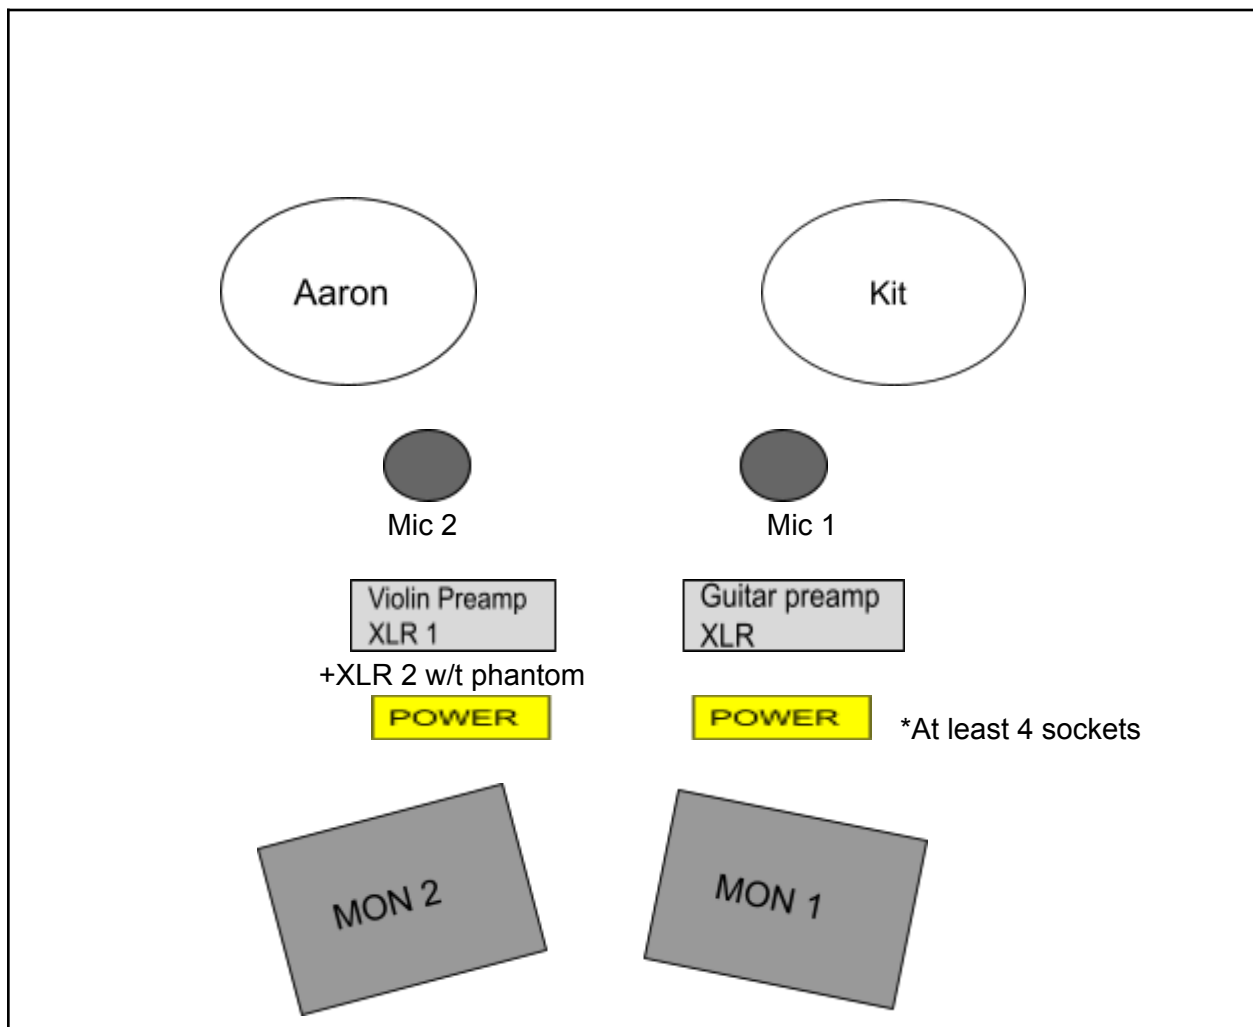

### 5 channels:

Vocal 1

Vocal 2

Guitar preamp line - XLR

Violin preamp line 1 - XLR

Violin mic line 2 - XLR (phantom power)

### Power:

At Least 4 sockets at front of stage

**Lights:** Pretty relaxed about lighting, we like warm colours. Happy to provide a set list with pointers on the night.